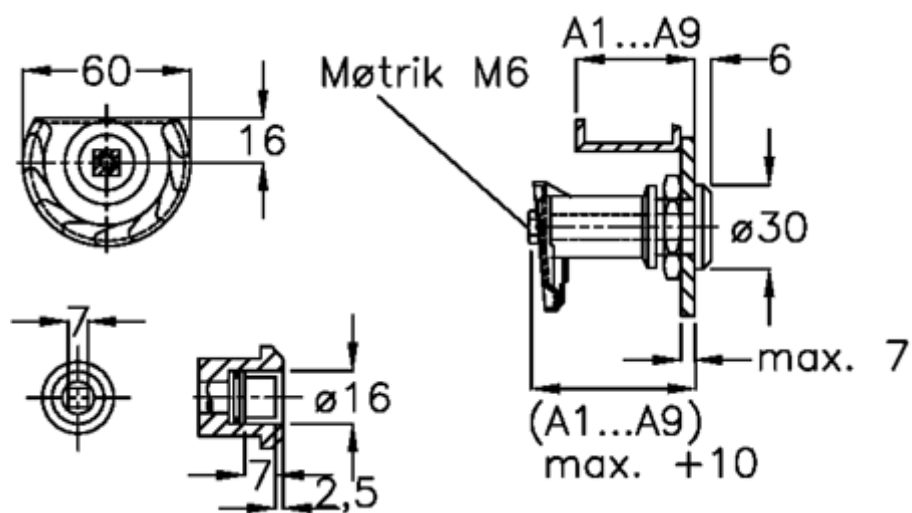

# Data Sheet

Article number: 209180191  
Description: E+G Door lock  
GN 119-VK7-A9-NI

## Measures

Door + frame thickness = 57-65

Measure type = A9